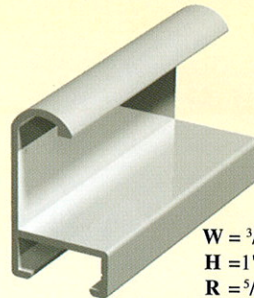

W = 3/8"
H = 13/16"
R = 7/16"

805

W = 5/16"
H = 13/16"
R = 1/2"

811

W = 3/8"
H = 1"
R = 5/8"

815

W = 7/16"
H = 1 5/16"
R = 13/16"

817

805-11	811-11	815-11	817-11	SILVER
805-12	811-12	815-12	817-12	FROSTED SILVER
805-25	811-25	815-25	817-25	SATIN BLACK
805-26	811-26	815-26	817-26	BRITE BLACK
805-28	811-28	815-28	817-28	LIGHT GOLD
805-300	811-300	815-300	817-300	ETCHED BLACK

Innovative Features

- TRADITIONS are 8 ft. 6" (102") lengths
- Allows for FedEx or UPS full length shipping
- Allows for quick, low cost, bundle (17 ft.) delivery
- Allows for quick, low cost shipping of boxed assortments