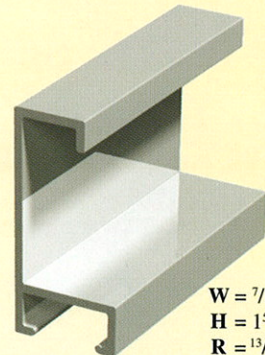

W = 3/8"
H = 13/16"
R = 7/16"

805

W = 5/16"
H = 13/16"
R = 1/2"

811

W = 3/8"
H = 1"
R = 5/8"

815

W = 7/16"
H = 1 5/16"
R = 13/16"

817

805-11	811-11	815-11	817-11	SILVER
805-12	811-12	815-12	817-12	FROSTED SILVER
805-25	811-25	815-25	817-25	SATIN BLACK
805-26	811-26	815-26	817-26	BRITE BLACK
805-28	811-28	815-28	817-28	LIGHT GOLD
805-300	811-300	815-300	817-300	ETCHED BLACK

Innovative Features

- TRADITIONS are 8 ft. 6" (102") lengths
- Allows for FedEx or UPS full length shipping
- Allows for quick, low cost, bundle (17 ft.) delivery
- Allows for quick, low cost shipping of boxed assortments