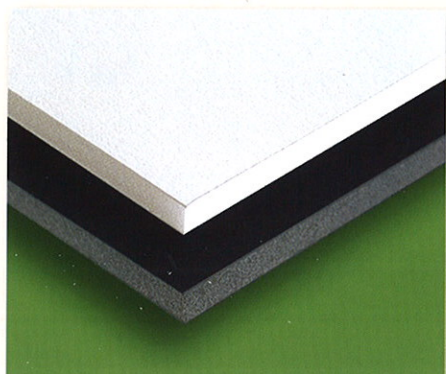

ARTCARE™ ARCHIVAL FOAMBOARD

Part Code	Width	Color	Size
AC2436.2	1/8"	White	24" x 36"
AC2436.3	3/16"	White	24" x 36"
AC3240.2	1/8"	White	32" x 40"
AC3240.3	3/16"	White	32" x 40"
AC4060.2	1/8"	White	40" x 60"
AC4060.3	3/16"	White	40" x 60"
AC4896.3	3/16"	White	48" x 96"
ACB3240.2	1/8"	Black	32" x 40"
ACB3240.3	3/16"	Black	32" x 40"
ACB4060.2	1/8"	Black	40" x 60"
ACB4060.3	3/16"	Black	40" x 60"

ALPHARAG SURFACE

Part Code	Width	Color	Size
AR3240.2	1/8"	White	32" x 40"
AR3240.3	3/16"	White	32" x 40"
AR4060.2	1/8"	White	40" x 60"
AR4060.3	3/16"	White	40" x 60"

ARTCARE™ RESTORE FOAMBOARD

Part Code	Width	Color	Size
ACRS3240.3	3/16"	White	32" x 40"
ACRS4060.3	3/16"	White	40" x 60"

ALPHAMOUNT® ARTCARE™

Alphamount Artcare is a pure alpha cellulose mounting board that offers superior rigidity and a surface that is ideally suited for hinges and corner pockets. Incorporating the Artcare technology for added protection against external pollutants and internal vices.

White
8732 2 ply 32" x 40"
8734 4 ply 32" x 40"