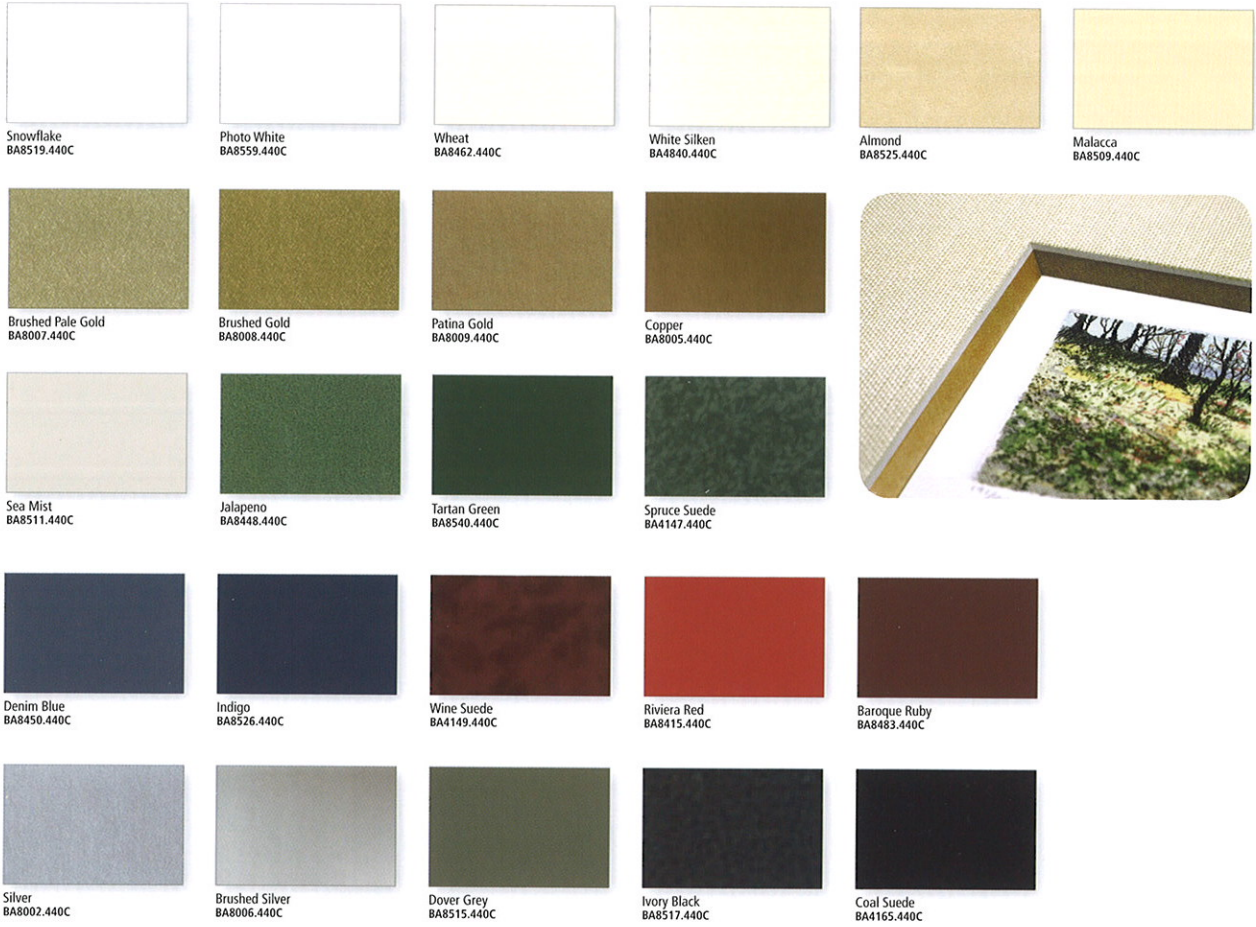

Dimensions

For extra depth and unique designs, BevelAccents and extra thick Artcare boards are the perfect solution.

BEVEL ACCENTS – *Beveled Artcare foamboard, wrapped with genuine Artcare papers and fabrics for added depth and elegance*

DOUBLE THICK AND TOP MAT – *Twice as thick, twice as dramatic, 100% archival*

All boards available in 32" x 40" ● Available in 40" x 60" ■ Available in black core