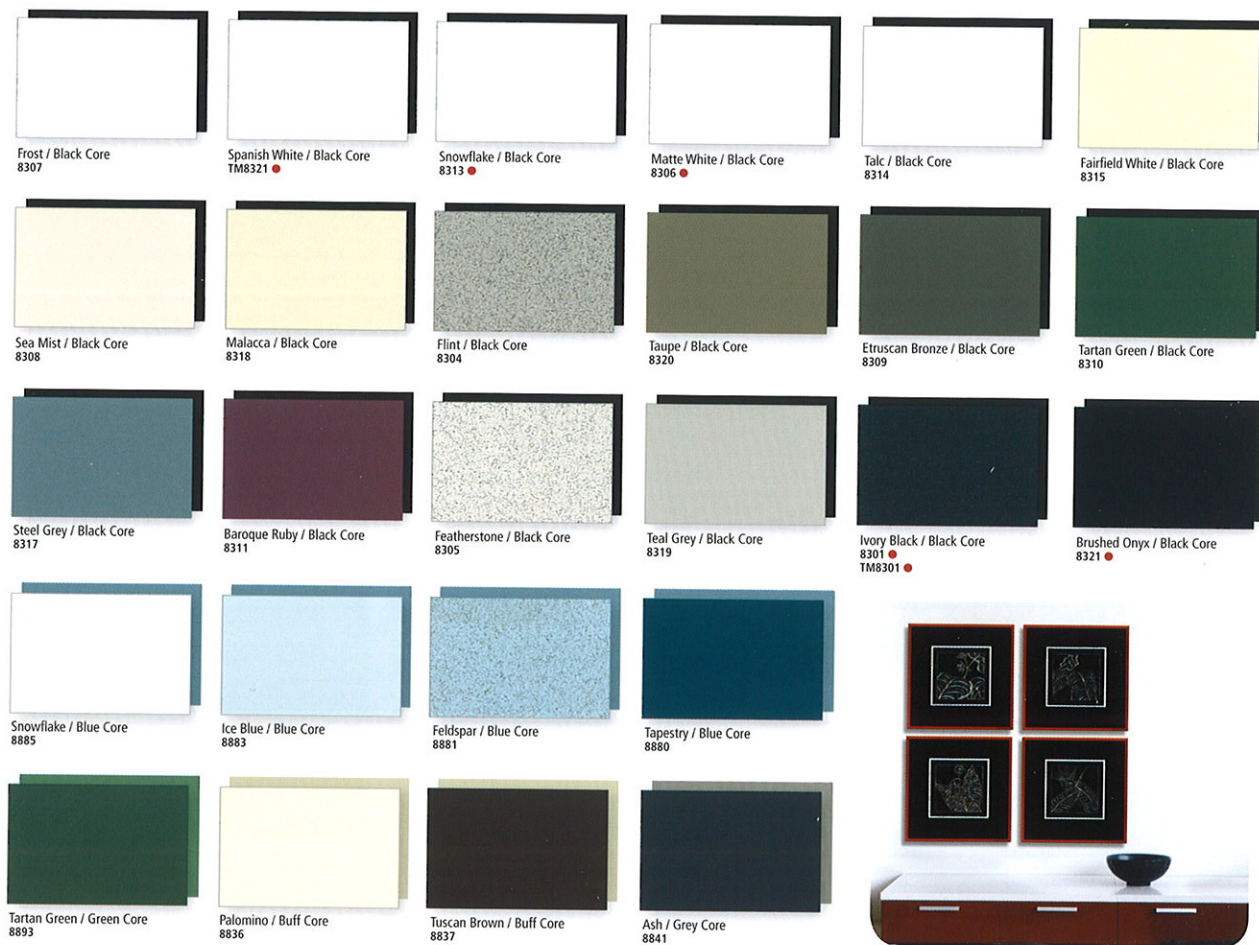

# Solid and Color Core

Whether the job requires a dramatic bevel or the integral look of top to bottom color, Artcare Essentials and Color Core boards offer the best selection in the industry.

## ARTCARE ALPHA ESSENTIALS – Solid color throughout, 100% Archival

## COLOR CORE – 100% archival with distinctive colored bevel

All boards available in 32" x 40" ● Available in 40" x 60"